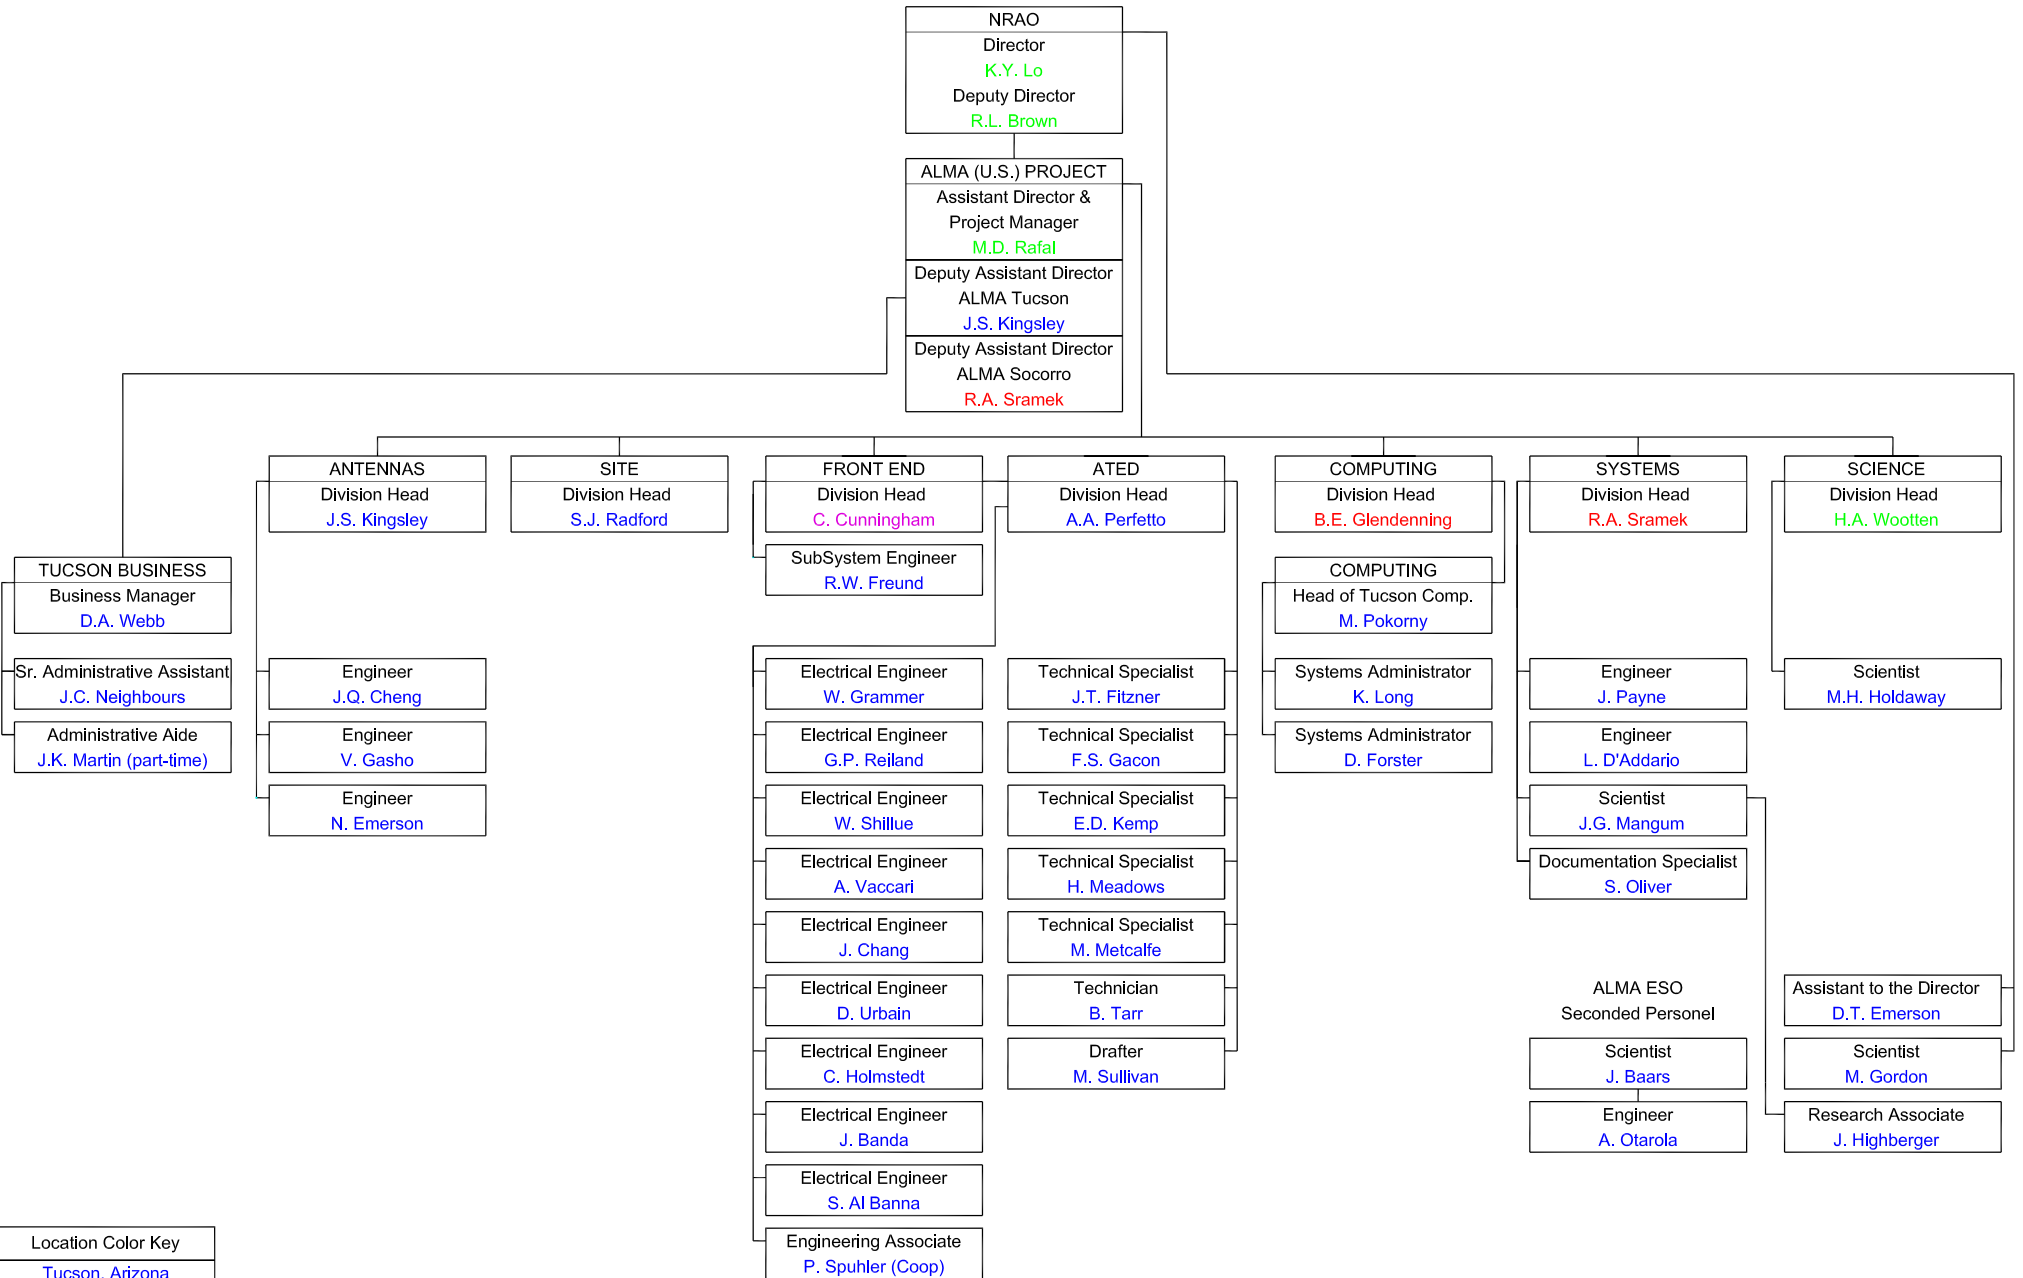

NRAO Tucson

ORGANIZATIONAL CHART

December 4, 2002

Location Color Key	
Tucson, Arizona	Blue
Charlottesville, Virginia	Green
Socorro, New Mexico	Red
Victoria, Canada ALMA	Pink
New Positions	Cyan